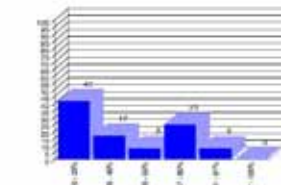

Online mit einem Klick

Mit einem einzigen Klick stellen Sie Ihre Tests ins Internet. Ihre automatisch generierbaren Reporte enthalten Angaben über alle Teilnehmer und deren Ergebnisse. Darüberhinaus können Sie jederzeit weitere Daten aus den Reporten aufschlüsseln, um die Lernerfolge der Teilnehmer zu verfolgen.

Der Schutz der persönlichen Daten der Teilnehmer hat oberste Priorität. Somit bedarf die Ausgabe dieser Information der Zustimmung des Teilnehmers.

	A	B	C	D	E
1	Das efiport Kino-Quiz für Cineasten(10755)				
2	Frage				
3	Ordnen Sie die Schauspielern zu den realen Namen zu.	Tatschwert	Maxima	Ersicht	Prozent
4	Ordnen Sie die folgenden Filme dem richtigen Genre zu:Western, Thriller, Komödie, Science-Fiction		12	8	67%
5	Ergänzen Sie die erste Schriphe des Titels: "Do not forsake me, Oh my darling/Oh this ___Do not forsake me, Oh my darling/Wat, Wat along		5	0	0%
6	Ordnen Sie die folgenden James Bond-Filme nach Erscheinungsjahr: Den absteigen nach oben, den jungsten nach unten		10	0	0%
7	Was sagt Rick Blaine zu Ilsa Lund Laszlo in einer der berühmtesten Szenen der Filmgeschichte?		3	0	0%
8	In welchen der folgenden Filme spielt der Hollywood-Star Julia Roberts?				
9	Wie heißt die abgebildete Schauspielerin mit Nachnamen?				
10	Welcher der folgenden Schauspieler spielt nicht in Brian de Palmes "The Untouchables" von 1987 mit?				
11					

efiport